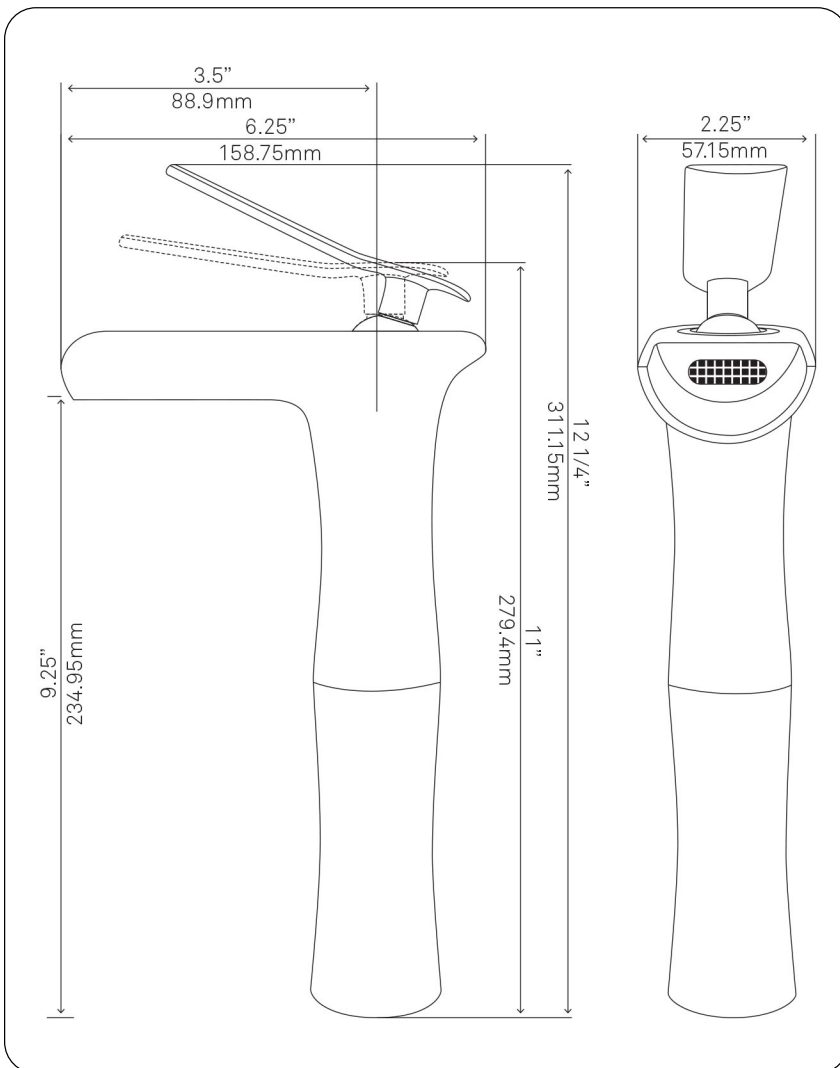

NOVATTO

GF-365MB VICTORIA Single Lever Waterfall Vessel Faucet

Requested By: _____

Specific Features: _____

STANDARD SPECIFICATIONS:

- Matte blackfinish
- Single handle control
- Solid brass construction
- High pressure ceramic cartridge
- Single hole deck mount installation
- 1.5-inch diameter hole required
- Mounting hardware included
- Spout reach: 3.5-inches
- Spout height: 9.25-inches
- cUPC and AB1953 low lead compliant
- ASME A112.18.1-1-2011/CSA B125.1-11
- NSF 61 and NSF 372 certified

WARRANTY:

- Limited lifetime warranty
- See www.Novatto.com for details

COORDINATING ACCESSORIES:

- PUD-MB pop-up drain
- MR-001MB mounting ring
- Glacier Ice Restoration and Sealer kit

NOTES

Novatto reserves the right (1) to make changes in specifications and materials, and (2) to change or discontinue models, both without notice or obligation. Dimensions are for reference only, see www.Novatto.com for finish options and product availability.